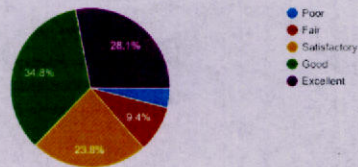

Feedback Analysis and Action Planning

1 Alumni Feedback (2021-22)

1.1 Feedback Analysis

Rate your level of satisfaction with the course curriculum delivered to you?
374 responses

1.

How do you rate the relevance of the curriculum of your degree/diploma program with respect to your current job?
374 responses